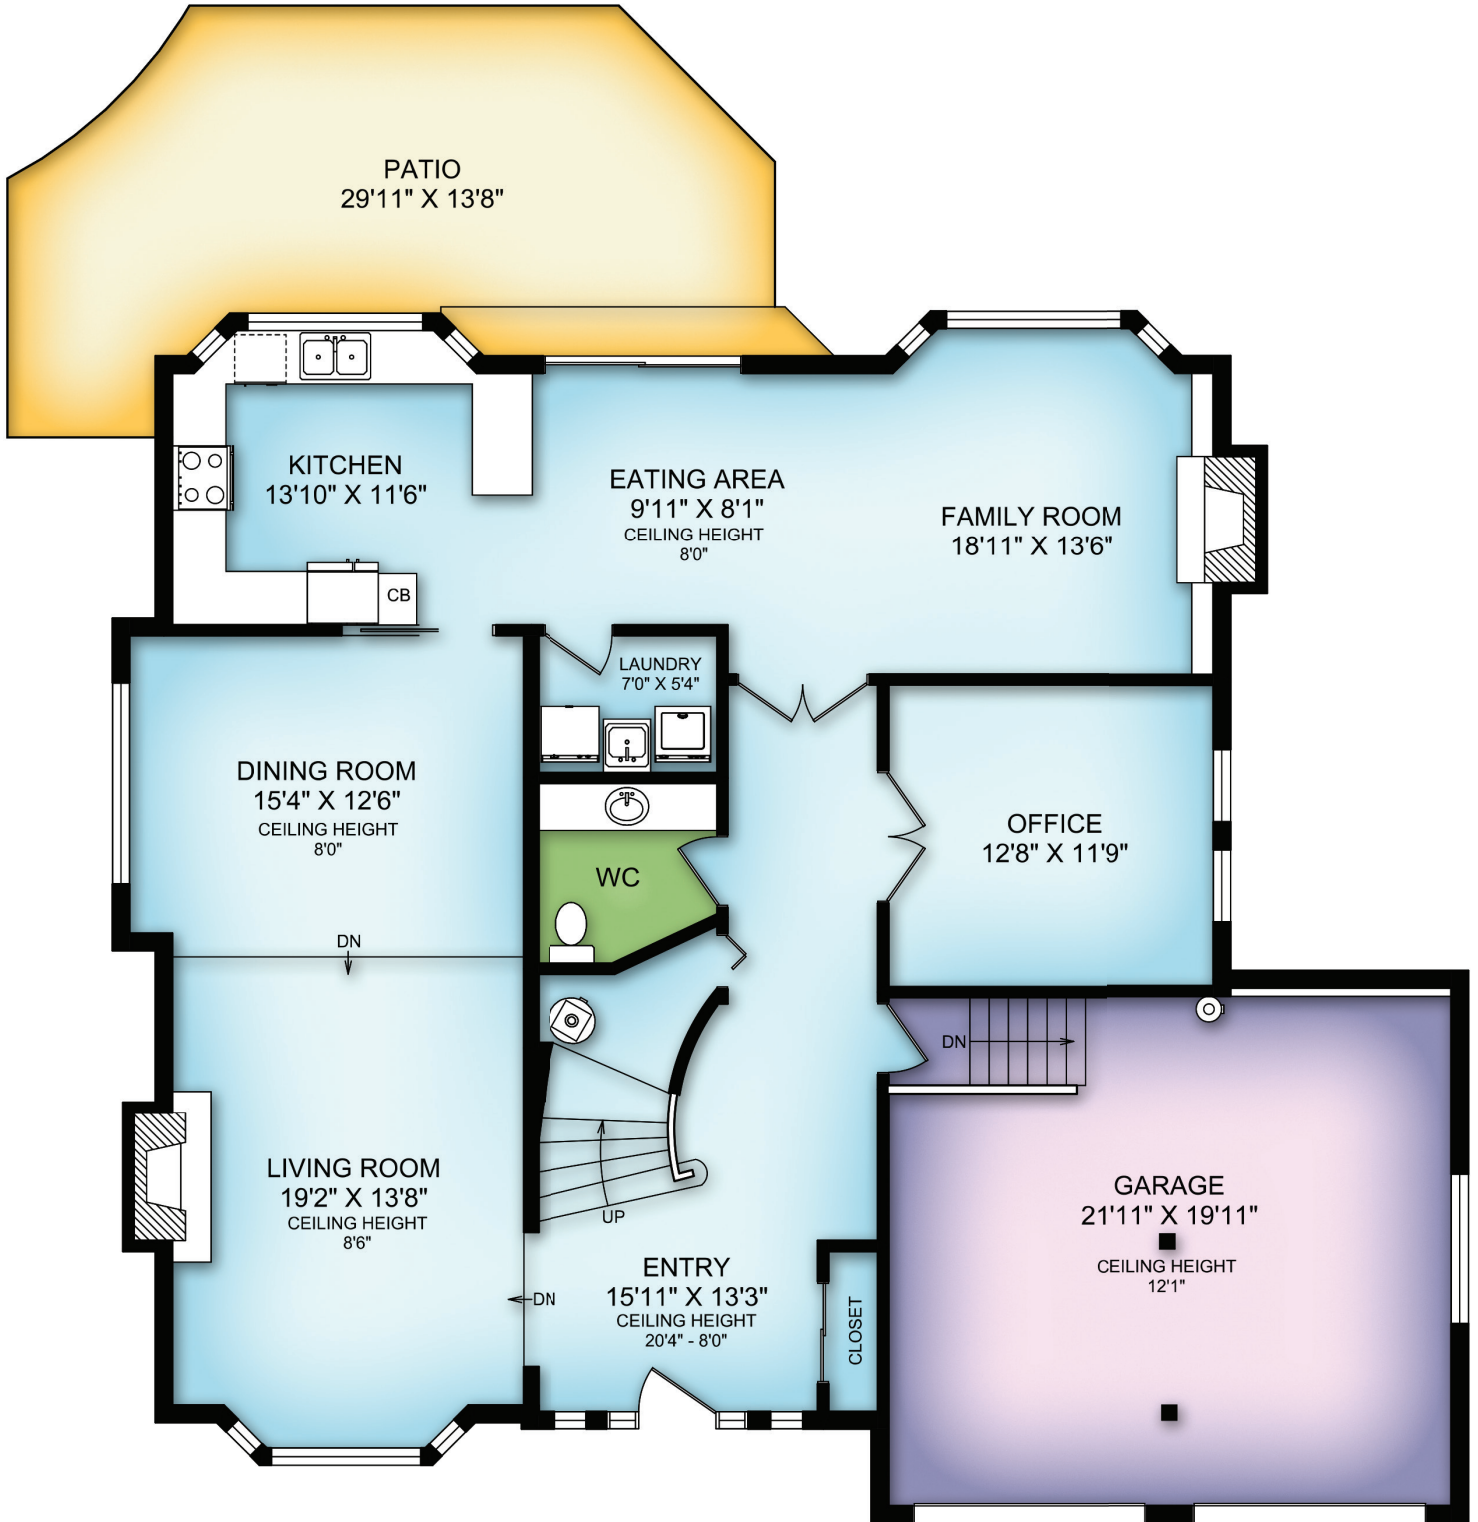

MAIN FLOOR

FLOOR	FINISHED	UNFINISHED	TOTAL	OTHER AREAS
MAIN	1595	0	1595	GARAGE 475
UPPER	1561	0	1561	PATIO 366
TOTAL	3156	0	3156	

REAL FOTO 1525 REGENTS PLACE

DOCUMENT PREPARED FOR THE EXCLUSIVE USE OF
DECTER & POOLE - VICTORIA REAL ESTATE PROS

250-388-6998
 ORDERS@REALFOTO.CA MEASURED 04/17/2013 BY JONATHAN BACHELDER

All information furnished regarding this property is from sources deemed reliable but no warranty or representation is made to the accuracy thereof. Purchaser to verify measurements if important.

UPPER FLOOR

FLOOR	FINISHED	UNFINISHED	TOTAL	OTHER AREAS
MAIN	1595	0	1595	GARAGE 475
UPPER	1561	0	1561	PATIO 366
TOTAL	3156	0	3156	

1525 REGENTS PLACE

DOCUMENT PREPARED FOR THE EXCLUSIVE USE OF
DECTER & POOLE - VICTORIA REAL ESTATE PROS