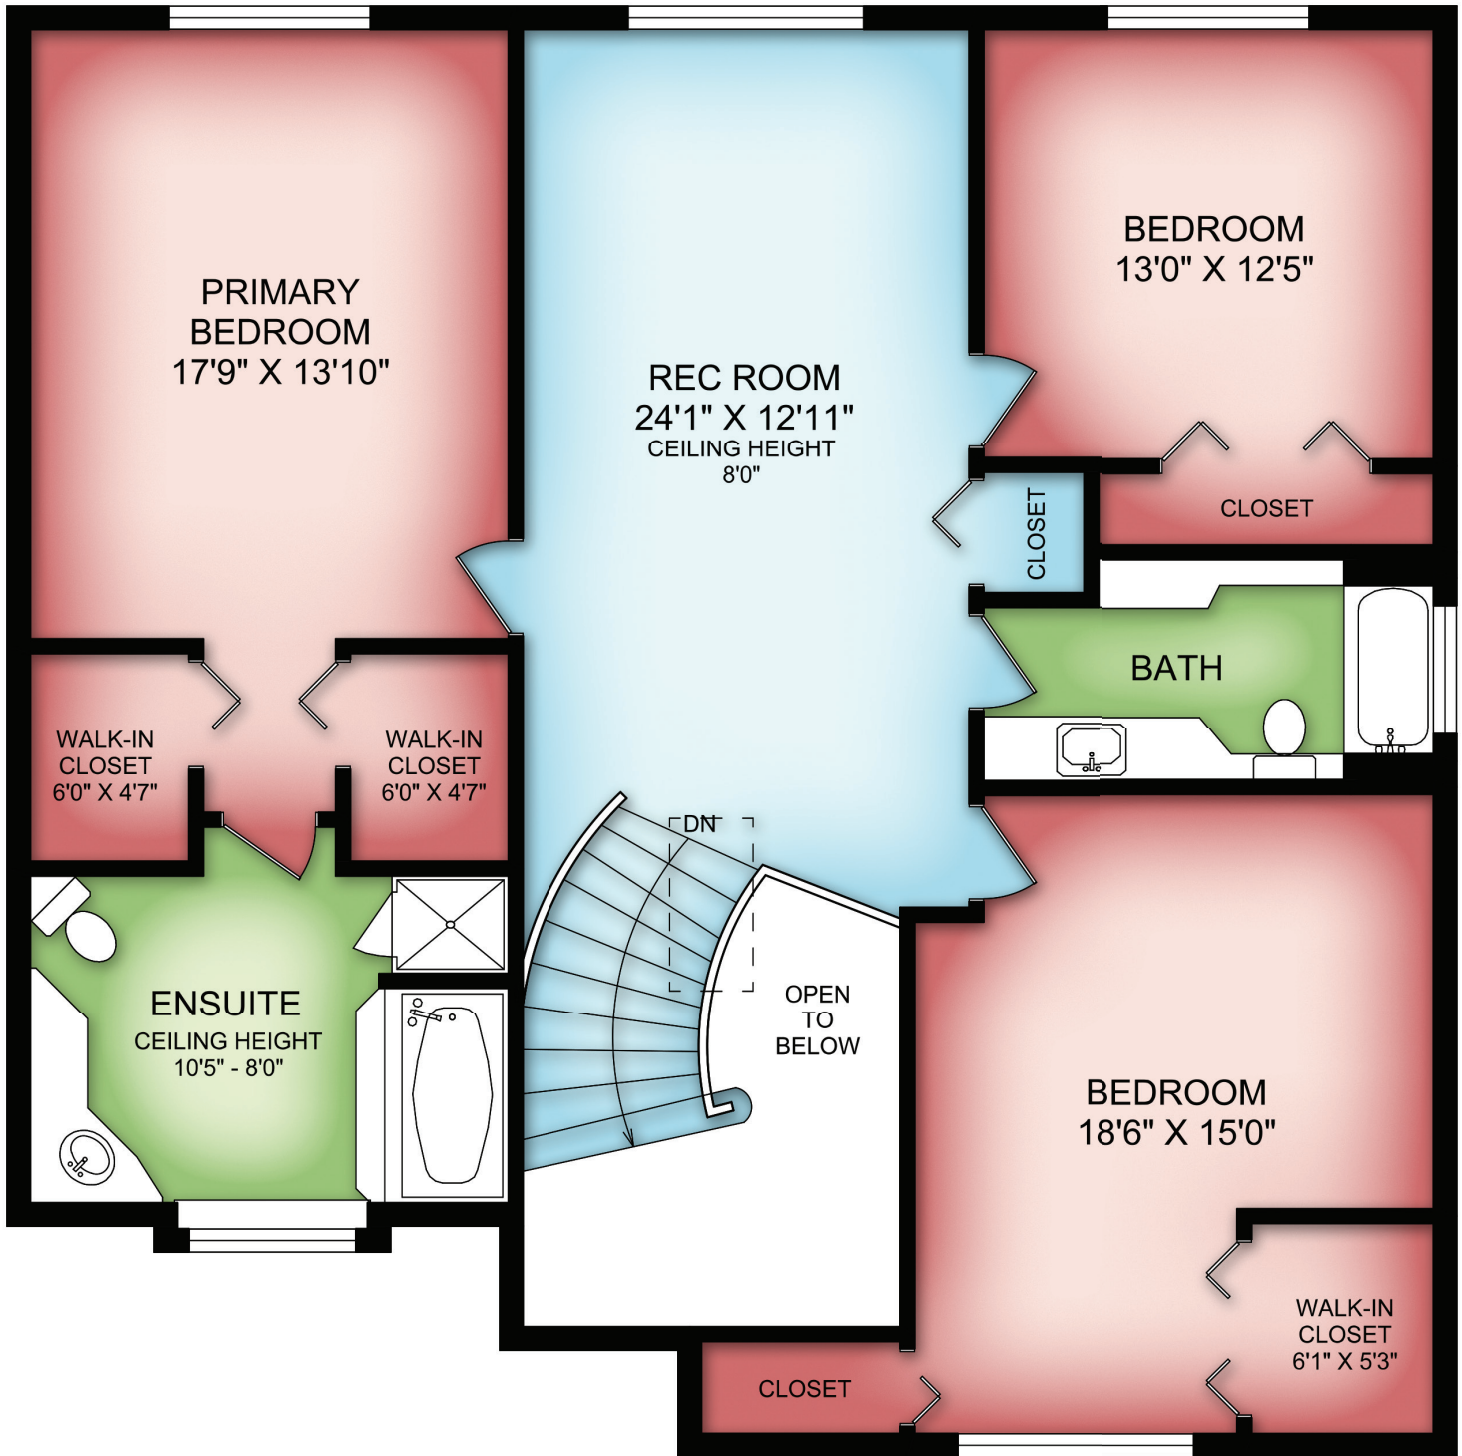

MAIN FLOOR

FLOOR	FINISHED	UNFINISHED	TOTAL	OTHER AREAS
MAIN	1595	0	1595	GARAGE 475
UPPER	1561	0	1561	PATIO 366
TOTAL	3156	0	3156	

REAL FOTO 1525 REGENTS PLACE

DOCUMENT PREPARED FOR THE EXCLUSIVE USE OF
DECTER & POOLE - VICTORIA REAL ESTATE PROS

250-388-6998
 ORDERS@REALFOTO.CA MEASURED 04/17/2013 BY JONATHAN BACHELDER

All information furnished regarding this property is from sources deemed reliable but no warranty or representation is made to the accuracy thereof. Purchaser to verify measurements if important.

UPPER FLOOR

FLOOR	FINISHED	UNFINISHED	TOTAL	OTHER AREAS
MAIN	1595	0	1595	GARAGE 475
UPPER	1561	0	1561	PATIO 366
TOTAL	3156	0	3156	

1525 REGENTS PLACE

DOCUMENT PREPARED FOR THE EXCLUSIVE USE OF
DECTER & POOLE - VICTORIA REAL ESTATE PROS